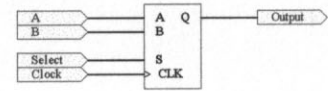

SuperSlicer - Shift D Flip-Flop

Shiftable D Flip-Flop

Circuit Layout Equivalent

Title		
SuperSlicer Shift D Flip-Flop Design - Jason Nemeth, Vaishali Vallurpalli		
Size	Number	Revision
B		
Date:	11/23/2004	Sheet of
File:	C:\Documents and Settings\...\ShiftFF.Sch	Drawn By: