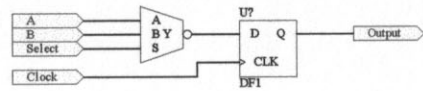

SuperSlicer - Shift D Flip-Flop

Shiftable D Flip-Flop

Circuit Layout Equivalent

Title		
SuperSlicer Shift D Flip-Flop Design - Jason Nemeth, Vaishali Vallurpalli		
Size	Number	Revision
B		
Date:	11/23/2004	Sheet of
File:	C:\Documents and Settings\...\ShiftFF.Sch	Drawn By: