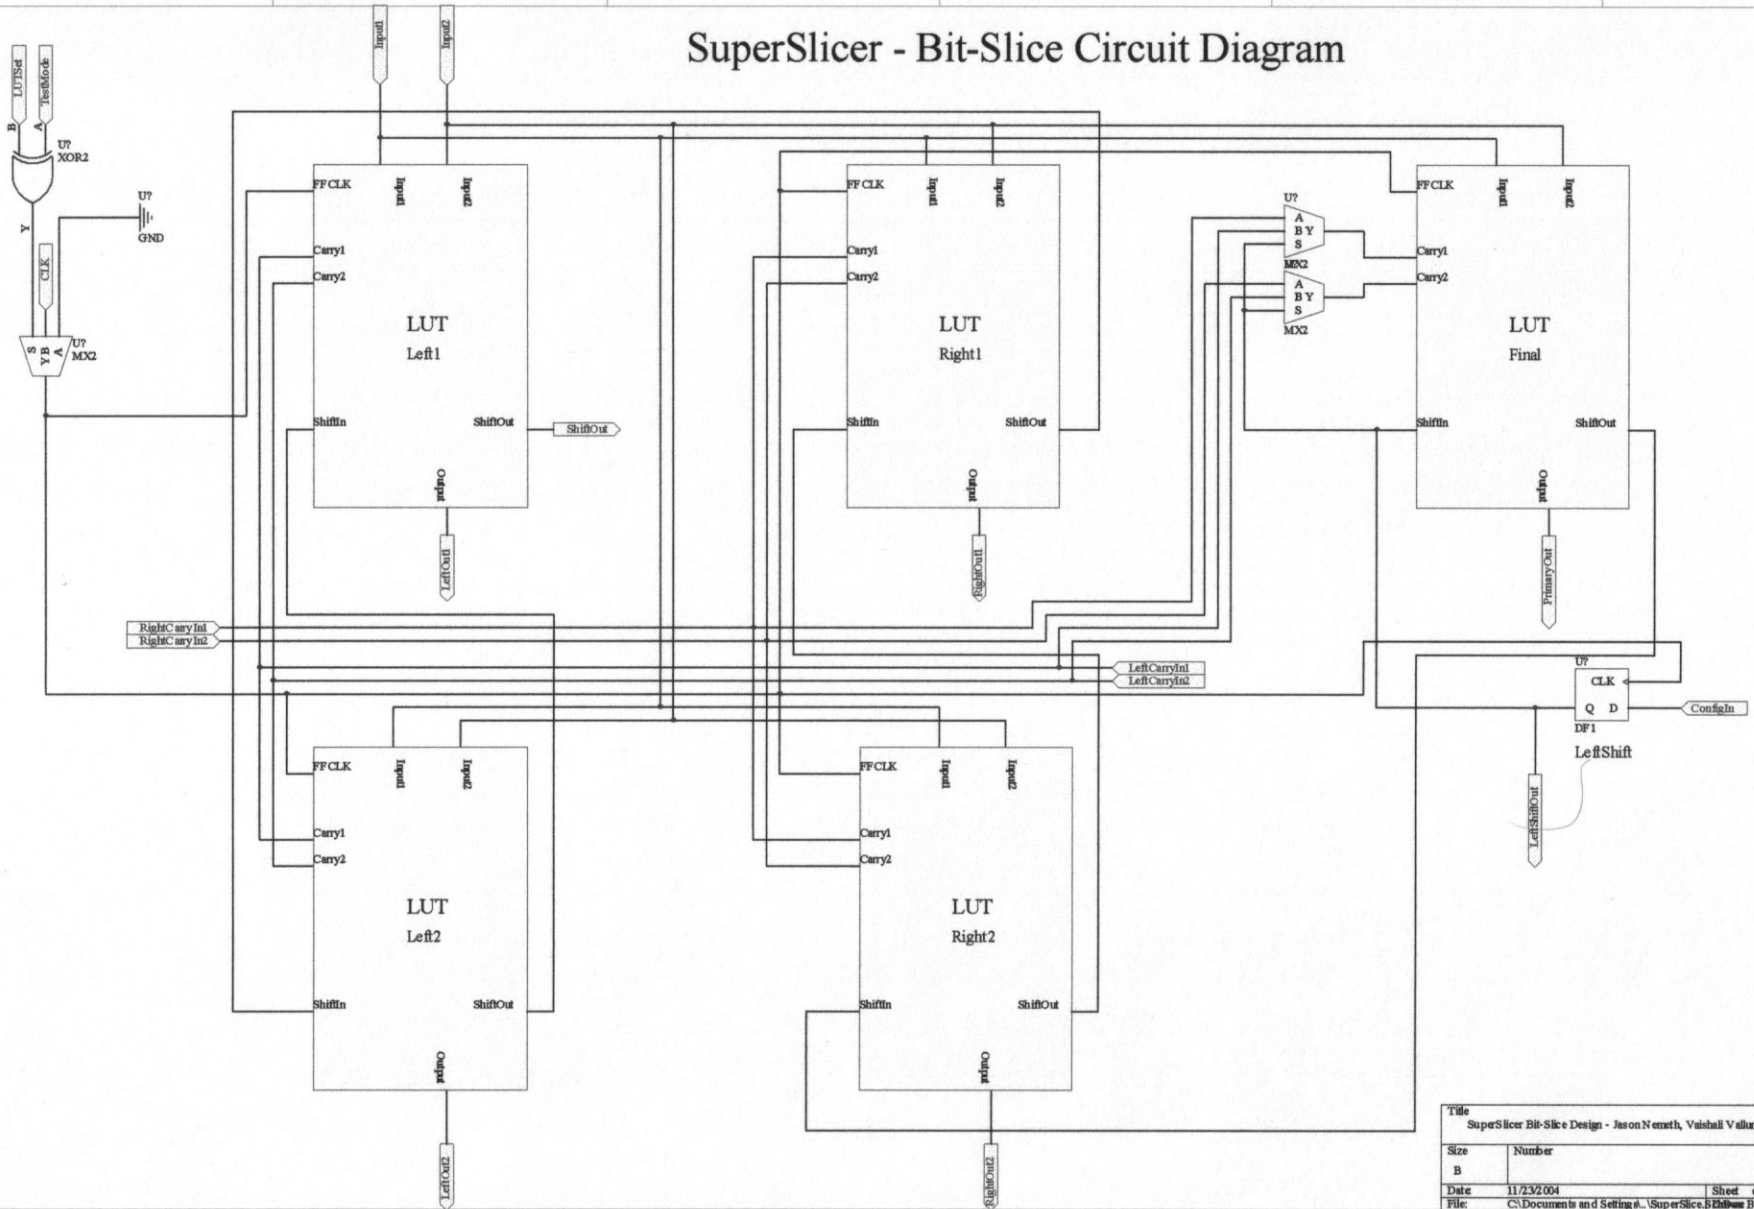

SuperSlicer - Bit-Slice Circuit Diagram

Title			
SuperSlicer Bit-Slice Design - Jas on Nemeth, Vaishali Vallurpalli			
Size	Number	Revision	
B			
Date	11/23/2004	Sheet of	
File:	C:\Documents and Settings\A...SuperSlicer	Drawn By: